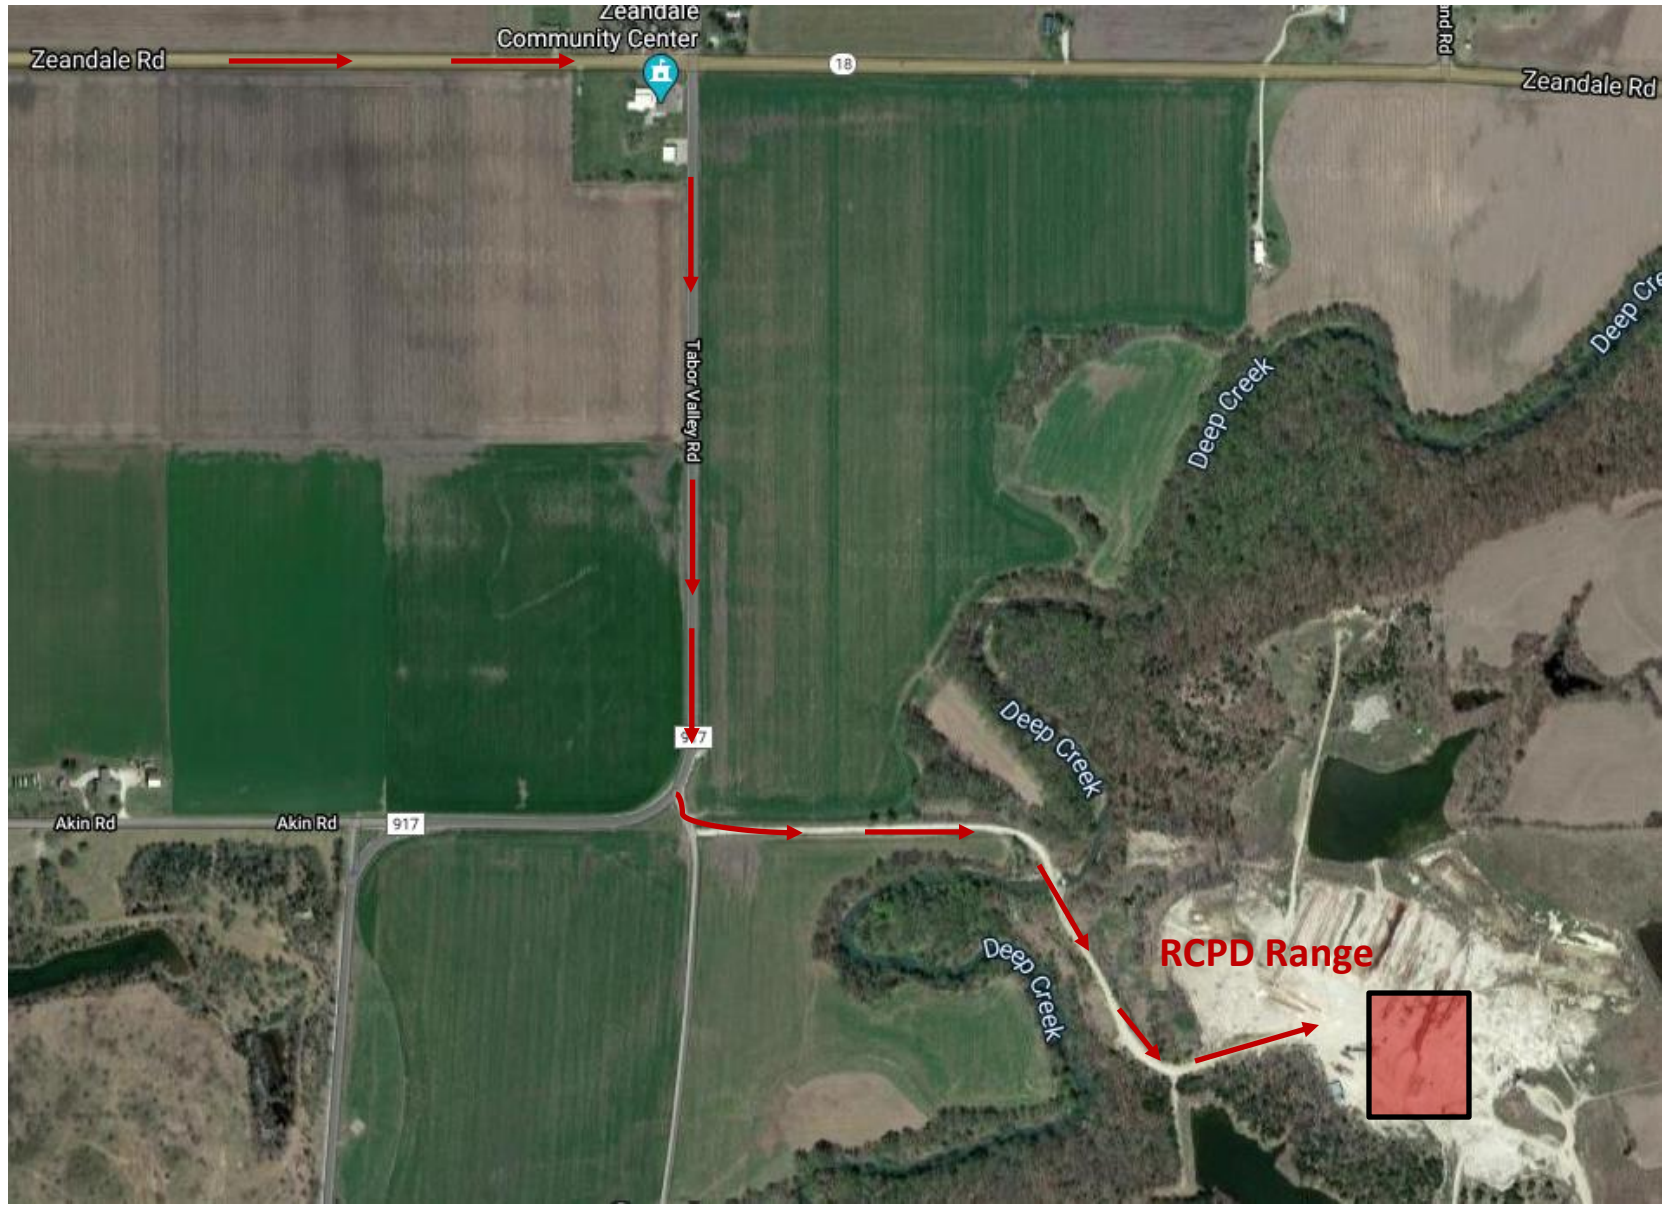

RCPD Range Facility
1256 Tabor Valley Road Manhattan, KS
(Zeandale)

RCPD Range Facility
1256 Tabor Valley Road Zeandale, KS

From Pillsbury Drive:

1. Turn Left onto Zeandale Road.
2. Turn Right onto Tabor Valley Road (at the old Zeandale Community Building)
3. At the first curve, turn left onto the gravel drive.
4. Follow the gravel drive across the creek and to the top of the hill where the range is located.